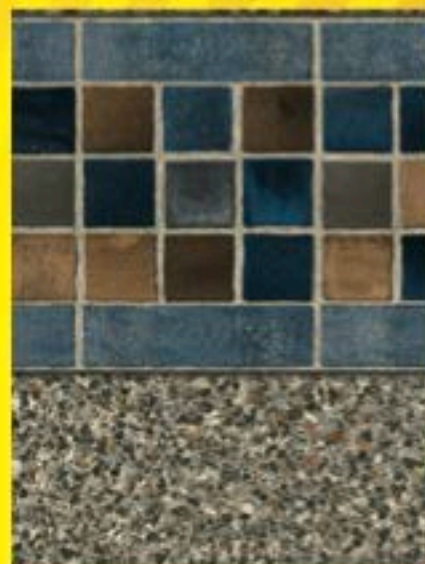

30 Gauge Inground Liner Patterns

30 Gauge Inground Liner Patterns

30g In-Ground All-Print Options

Sandstone

Reflections

Black Slate

Blue Beach Pebble

Diffusion

Mosaic

Sandstone

Beading Available in:

White

Blue

Grey

Competitor Series

Arizona Blue

Arizona Clay

Canterbury

Blue Lancashire

Aurora

20 Gauge Above Ground Liners Available in:

Solid Blue

Mosaic

Aspen Mosaic