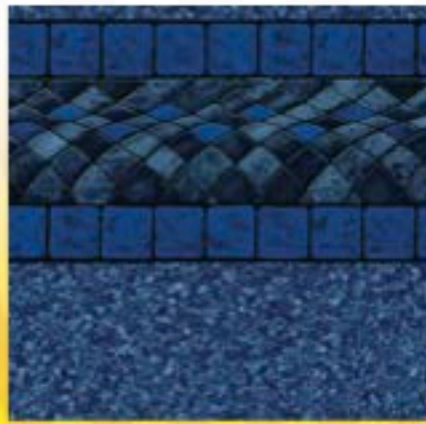

**SUPERIOR LINER WELDING.
SUPPLY THE BEST...**

Almost Undetectable Welds!

No Bar Marks!
Smoother Corners!
Stronger Welds!

30 Gauge Inground Liner Patterns

Siesta Wave Tan

Bayview

Albion

Raleigh Blue

Available in
30 & 40
Gauge

Mist

Santiago Slate

Siesta Wave Tan

Grey Raleigh

Miramar Blue

Granite Tile

Colorado

Cambridge

Grand

Savannah

Oxford

Mountain Top Mosaic

**PARK AVE
"NEW"**

Solid Blue

Mountain Top Mosaic

30 Gauge Inground Liner Patterns

30 Gauge Inground Liner Patterns

30g In-Ground All-Print Options

Sandstone

Reflections

Black Slate

Blue Beach Pebble

Diffusion