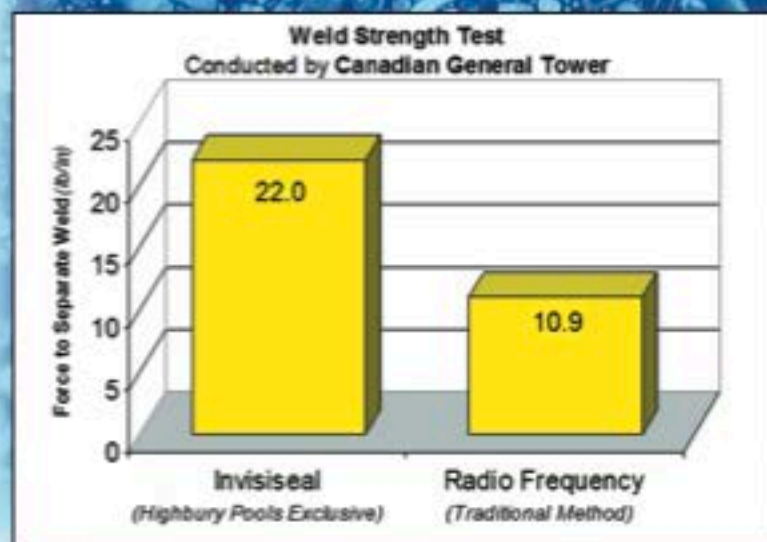

**A Revolutionary Vinyl Liner Welding Technology,
Exclusively by Highbury Pools...**

Accept No Imitations!

INVISI SEAL

"Yes, This is the Weld!"

**SUPERIOR LINER WELDING.
SUPPLY THE BEST...**

Almost Undetectable Welds!

No Bar Marks!
Smoother Corners!
Stronger Welds!