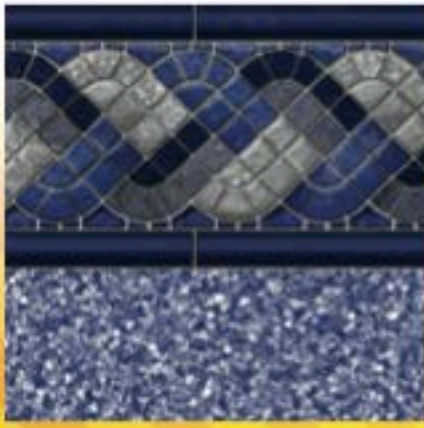

**SUPERIOR LINER WELDING.
SUPPLY THE BEST...**

Almost Undetectable Welds!

No Bar Marks!
Smoother Corners!
Stronger Welds!

30 Gauge Inground Liner Patterns

Siesta Wave Tan

Bayview

Albion

Raleigh Blue

Available in
30 & 40
Gauge

Mist

Santiago Slate

Siesta Wave Tan

Grey Raleigh

Miramar Blue

Granite Tile

Colorado

Cambridge

Grand

Savannah

Oxford

Mountain Top Mosaic

**PARK AVE
"NEW"**

Solid Blue

Mountain Top Mosaic

30 Gauge Inground Liner Patterns

30 Gauge Inground Liner Patterns

30g In-Ground All-Print Options

Sandstone

Reflections

Black Slate

Blue Beach Pebble

Diffusion