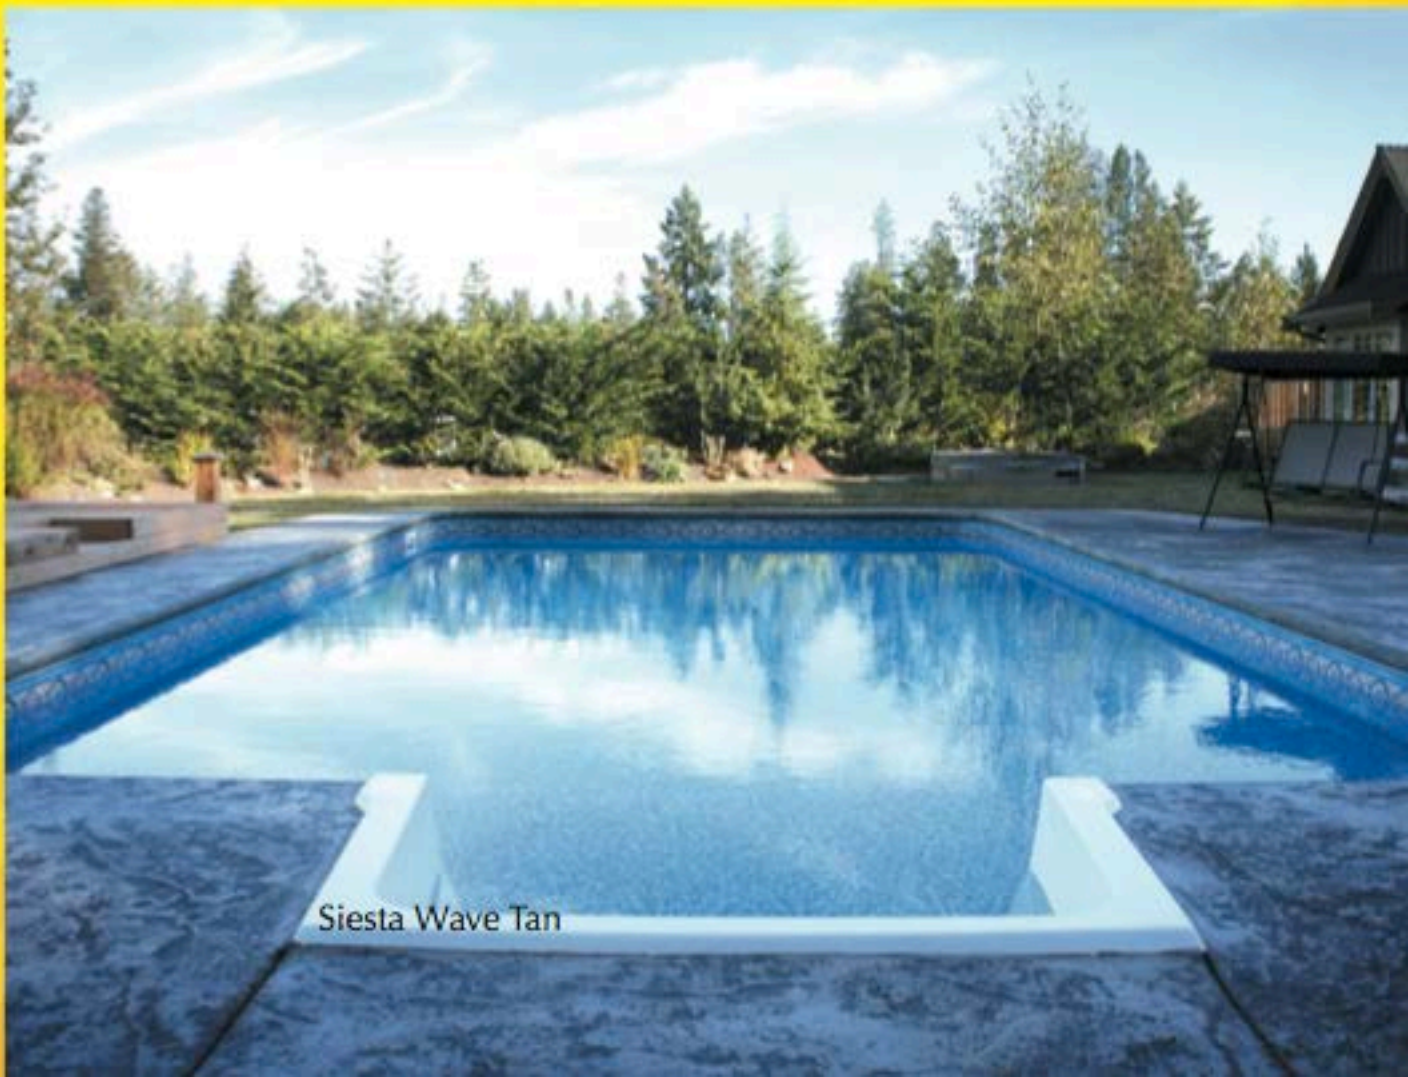

Siesta Wave Tan