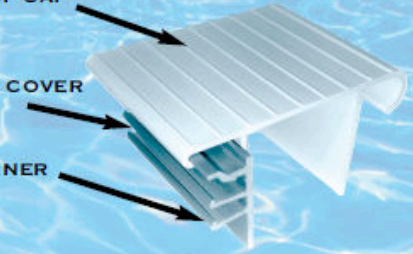

Highbury Pools

TRIUMPH OVER ANY LANDSCAPE WITH THE FINEST ONGROUND POOLS IN CANADA. THESE VERSATILE PANELS ARE PERFECT FOR SLOPED PROPERTIES AND CAN BE PARTIALLY, OR FULLY, BURIED IN THE GROUND. CUSTOMIZE YOUR POOL, YOUR WAY BY ADDING SIDING TO ANY EXPOSED PANELS ABOVE GROUND LEVEL. BRING A SPLASH OF EXCITEMENT INTO YOUR BACKYARD, AND CREATE A CENTER OF COMMUNITY FOR FAMILY, FRIENDS AND UNFORGETTABLE MOMENTS!

**STRAIGHT
BACK
KIDNEY
CRESCENT**
12' x 23',
15' x 30',
18' x 37'

ODYSSEY II
12' x 24',
15' x 30',
18' x 36'

**KIDNEY
STRAIGHT
BACK**
15' x 27',
18' x 36'

RAINBOW
15' x 27',
15' x 33',
18' x 36'

OVAL SIZE	12' x 16'	15' x 23'	18' x 25'	20' x 28'
	12' x 20'	15' x 26'	18' x 29'	20' x 32'
	12' x 23'	15' x 30'	18' x 33'	20' x 36'
	12' x 27'		18' x 36'	20' x 40'

ROUND SIZE	12' ROUND	20' ROUND	30' ROUND
	15' ROUND	24' ROUND	
	18' ROUND	27' ROUND	

Liner Samples

MOSAIC

ASPEN MOSAIC

BLUE SLATE

SOLID BLUE

Coping

- DOUBLE TRACK ALUMINUM FRONT MOUNT COPING ACCOMMODATES A LOCK-IN WINTER COVER AND LINER

VINYL TOP CAP

WINTER COVER

LINER

- A UV-RAY PROTECTED VINYL TOP CAP COMPLETES THE AESTHETICS AND ALLOWS FOR YOUR OWN EXTERIOR FINISH

Wall Panels

- CANADIAN MADE
- 14 GAUGE STEEL WITH HEAVY GALVANIZED COATING
- 48" OR 52" TALL WALLS
- DESIGNED FOR PARTIAL, OR FULL BURIAL IN THE GROUND
- 15 YEAR WARRANTY ON ALL PANELS